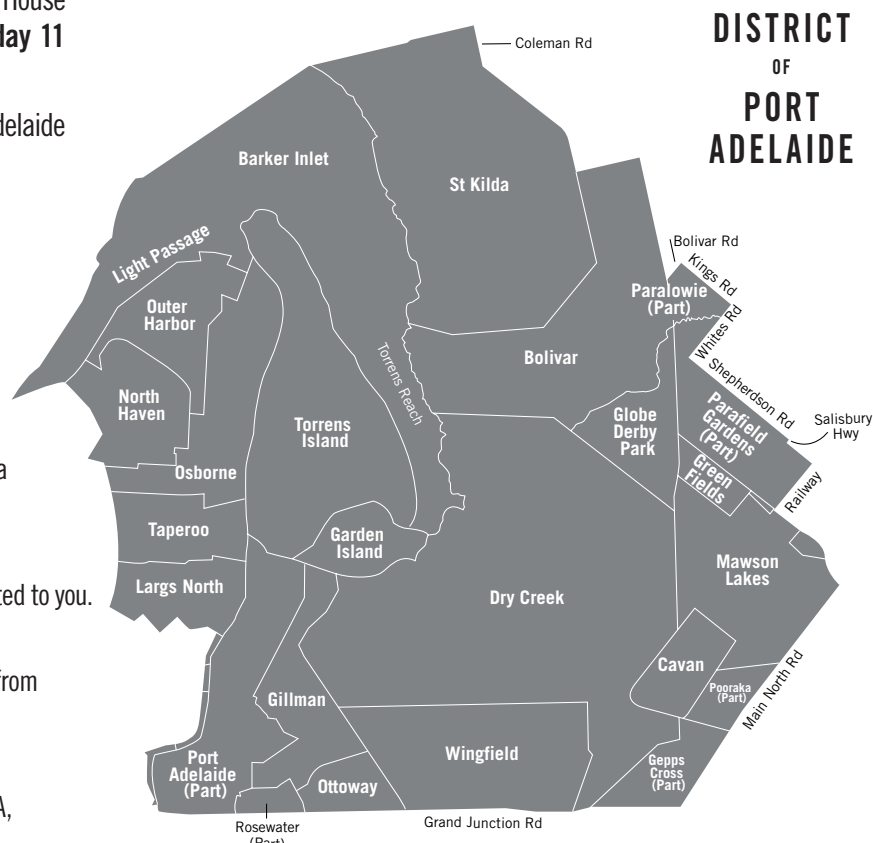

DISTRICT OF PORT ADELAIDE

ECS0046R

You can check your enrolment details by contacting the Electoral Commission of SA on **1300 655 232** or go to ecsa.sa.gov.au

VOTING IS COMPULSORY

If you need more information visit ecsa.sa.gov.au or call **1300 655 232** (cost of a local call)

Authorised by K. Mousley, Electoral Commissioner